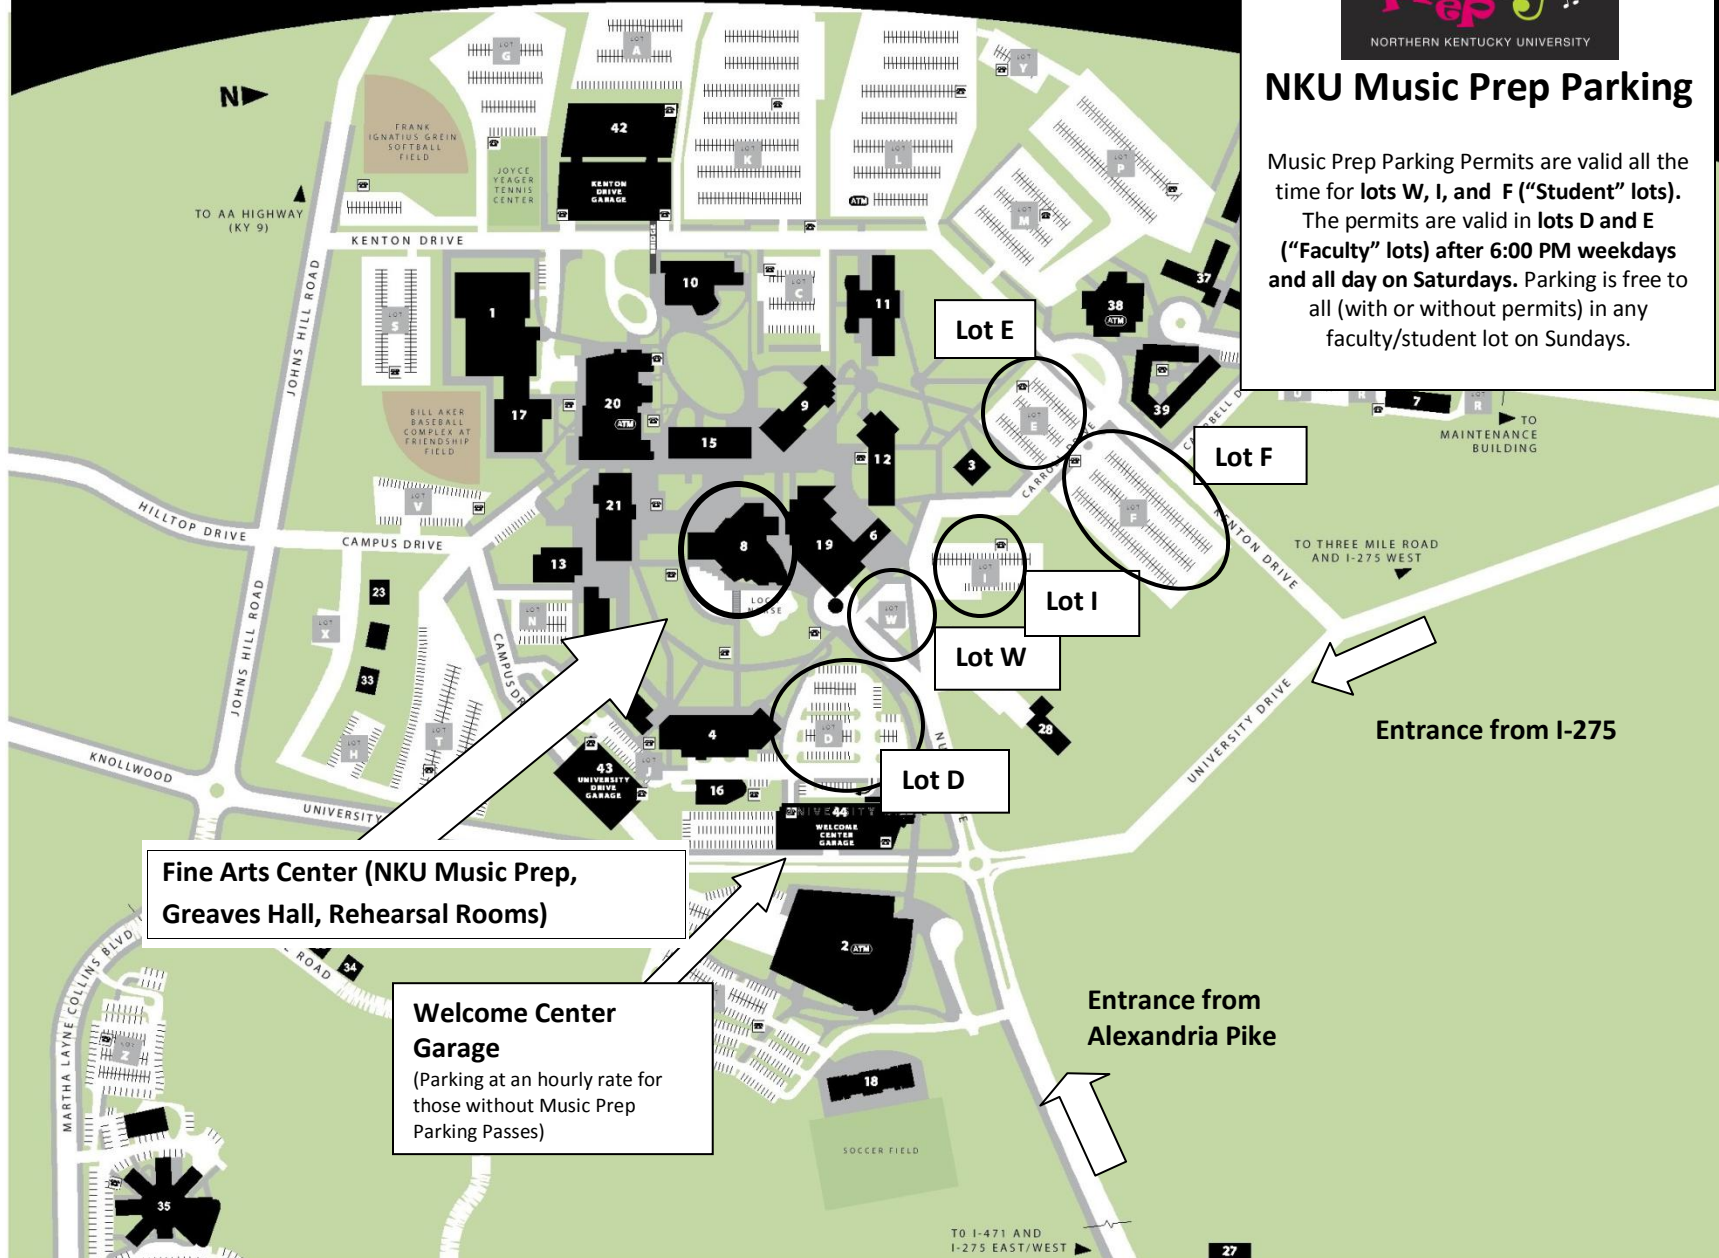

NKU Music Prep Parking

Music Prep Parking Permits are valid all the time for **lots W, I, and F ("Student" lots).**

The permits are valid in **lots D and E ("Faculty" lots) after 6:00 PM weekdays and all day on Saturdays.** Parking is free to all (with or without permits) in any faculty/student lot on Sundays.

Fine Arts Center (NKU Music Prep, Greaves Hall, Rehearsal Rooms)

Welcome Center Garage
(Parking at an hourly rate for those without Music Prep Parking Passes)

Entrance from I-275

Entrance from Alexandria Pike